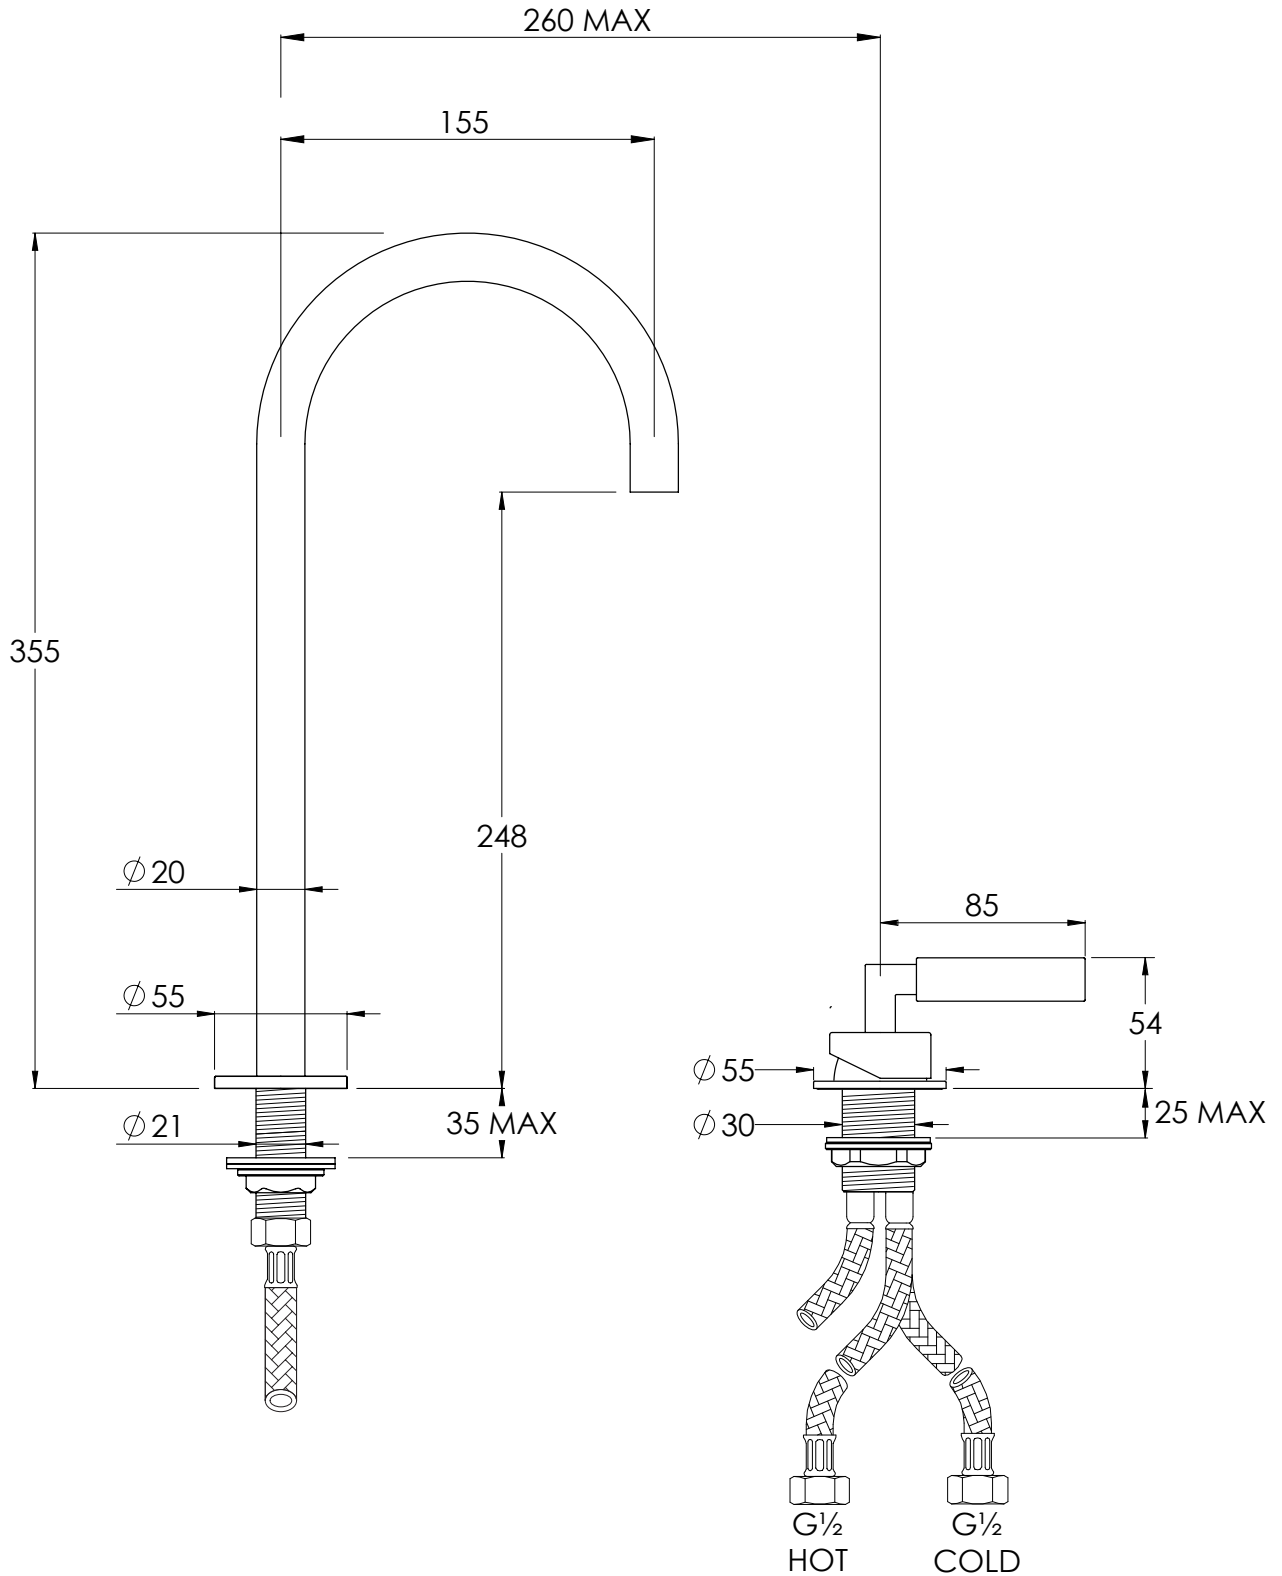

COALBROOK

ZU1004

DECK MOUNTED 2 HOLE BASIN
MIXER WITH TALL SPOUT

DATE: 02/09/21

REVISION: A

DIMENSIONS IN MILLIMETRES

WHILST EVERY EFFORT IS MADE TO ENSURE THE ACCURACY OF THESE DATA SHEETS THEY ARE SUBJECT TO CHANGE WITHOUT NOTICE AS PART OF THE COMPANY'S PRODUCT DEVELOPMENT PROCESS